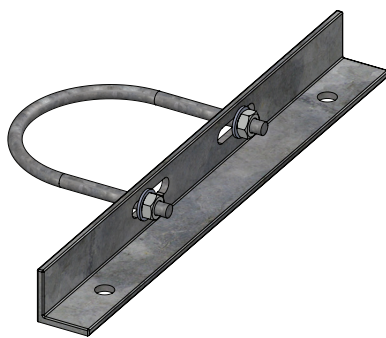

Floor and Wall Brackets DRP001 and DRP002

Product Description

Rapidrop Floor and Wall brackets are designed to securely support DN100 (4") pipes ensuring safety and stability of the pipework system throughout the building.

The brackets features adjustable mounting points, making installation flexible and easier.

Ordering Codes

Description	Ordering Code
Floor Bracket	DRP001
Wall Bracket	DRP002

Floor Bracket DRP001