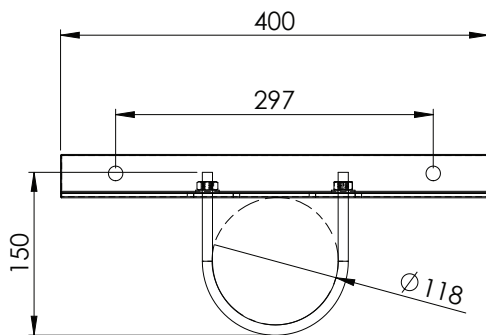

Floor and Wall Brackets DRP001 and DRP002

Product Description

Rapidrop Floor and Wall brackets are designed to securely support DN100 (4") pipes ensuring safety and stability of the pipework system throughout the building.

The brackets features adjustable mounting points, making installation flexible and easier.

Ordering Codes

Description	Ordering Code
Floor Bracket	DRP001
Wall Bracket	DRP002

Floor Bracket DRP001